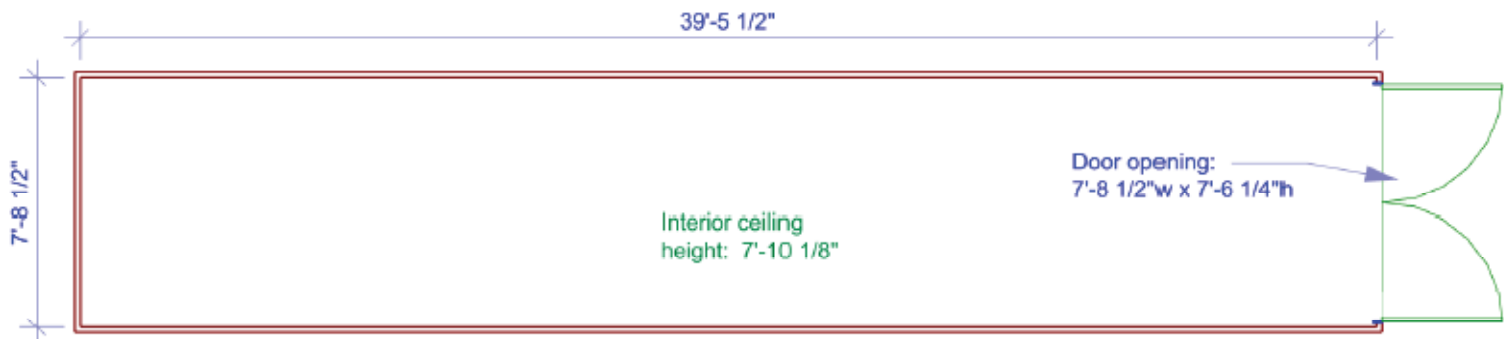

20' STANDARD STORAGE CONTAINER

Note: Dimensions shown are for INTERIOR of container. For overall EXTERIOR dimensions add approx. 7" to length shown and 3" to width shown.

Approx. Container
Empty Weight: 4,960 lbs.

40' STANDARD STORAGE CONTAINER

Note: Dimensions shown are for INTERIOR of container. For overall EXTERIOR dimensions add approx. 6" to length shown and 3" to width shown.

Approx. Container
Empty Weight: 8,330 lbs.