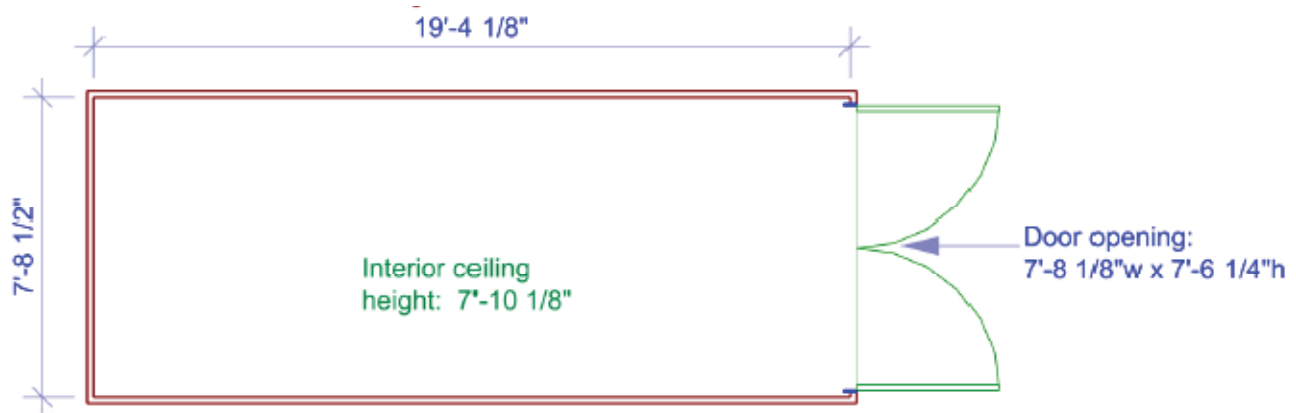

20' STANDARD STORAGE CONTAINER

Note: Dimensions shown are for INTERIOR of container. For overall EXTERIOR dimensions add approx. 7" to length shown and 3" to width shown.

Approx. Container
Empty Weight: 4,960 lbs.

40' STANDARD STORAGE CONTAINER

Note: Dimensions shown are for INTERIOR of container. For overall EXTERIOR dimensions add approx. 6" to length shown and 3" to width shown.

Approx. Container
Empty Weight: 8,330 lbs.