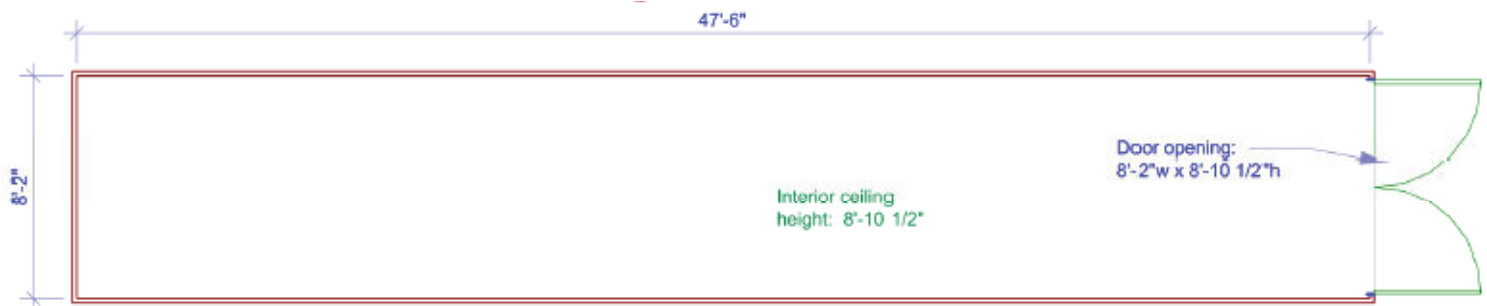

### 40' HIGH CUBE STORAGE CONTAINER

Note: Dimensions shown are for INTERIOR of container. For overall EXTERIOR dimensions add approx. 6" to length shown and 3" to width shown.

Approx. Container Empty Weight: 8,860 lbs.

### 48' HIGH CUBE STORAGE CONTAINER

Note: Dimensions shown are for INTERIOR of container. For overall EXTERIOR dimensions add approx. 6" to length shown and 3" to width shown.

Approx. Container Empty Weight: 9,600 lbs.