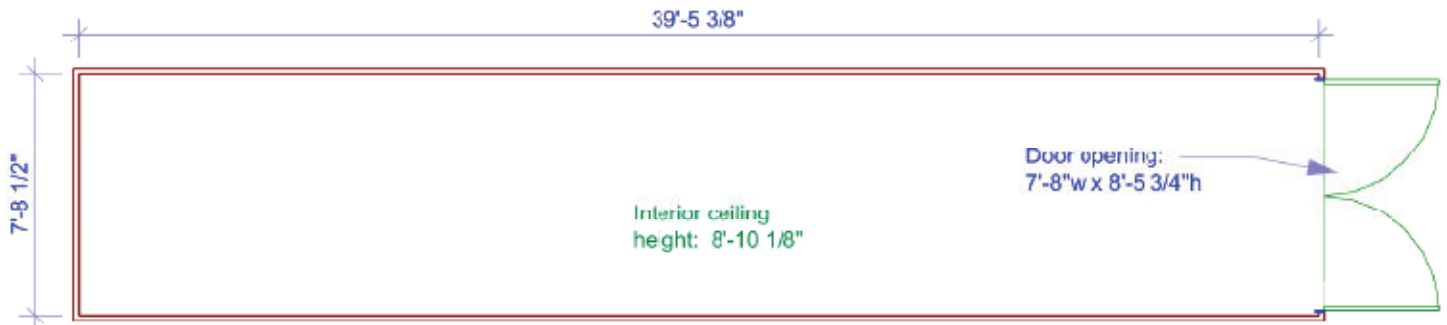

### 40' HIGH CUBE STORAGE CONTAINER

Note: Dimensions shown are for INTERIOR of container. For overall EXTERIOR dimensions add approx. 6" to length shown and 3" to width shown.

Approx. Container Empty Weight: 8,860 lbs.

### 48' HIGH CUBE STORAGE CONTAINER

Note: Dimensions shown are for INTERIOR of container. For overall EXTERIOR dimensions add approx. 6" to length shown and 3" to width shown.

Approx. Container Empty Weight: 9,600 lbs.