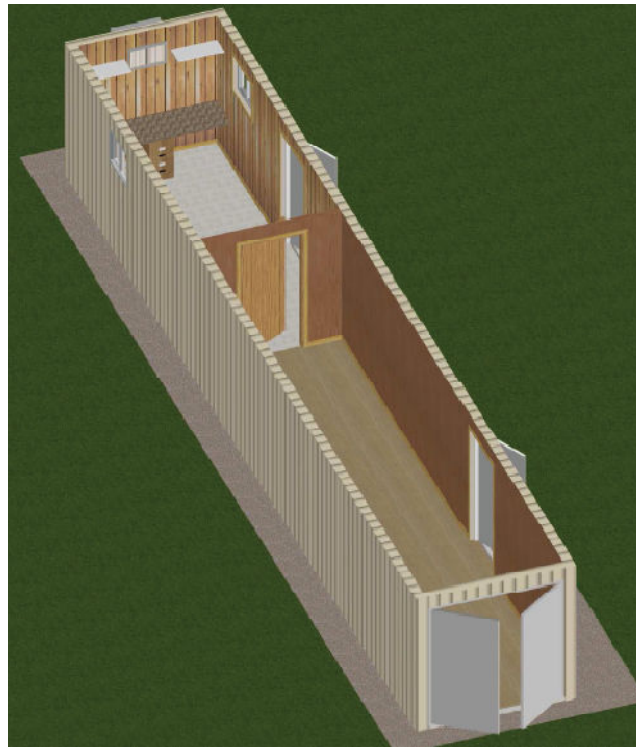

8X48 GROUND OFFICE STORAGE

Model Specifications:

100 AMP Service Panel

Central Heat and AC

Vinyl Tile Floors in office

Security bars on windows

Fold down plan table

Paneled Walls/wood or vinyl in office

8X48 GROUND OFFICE

Model Specifications:

100 AMP Service Panel

Central Heat and AC

Vinyl Tile Floors

Security bars on windows

Fold down plan table

Paneled Walls/wood or vinyl