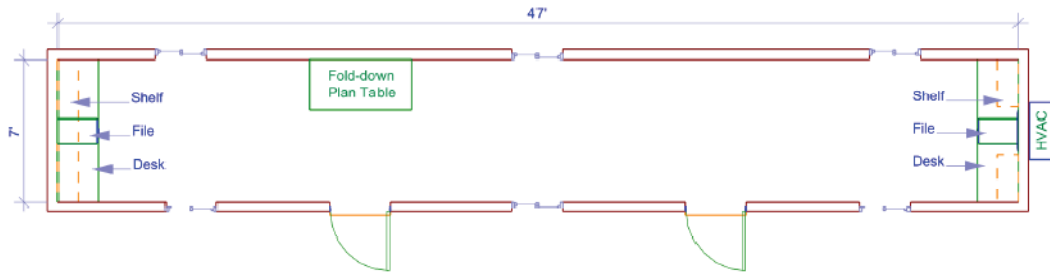

8X48 GROUND OFFICE STORAGE

Model Specifications:

100 AMP Service Panel

Central Heat and AC

Vinyl Tile Floors in office

Security bars on windows

Fold down plan table

Paneled Walls/wood or vinyl in office

Desktop with file cabinet and overhead shelf

Available Options:

Additional office furniture/Desks/Chairs/Tables/Appliances

Note: Actual floor plan, interior dimensions, electrical requirements, flooring & wall materials and accessories may vary depending on unit availability.

8X48 GROUND OFFICE

Model Specifications:

100 AMP Service Panel

Central Heat and AC

Vinyl Tile Floors

Security bars on windows

Fold down plan table

Paneled Walls/wood or vinyl