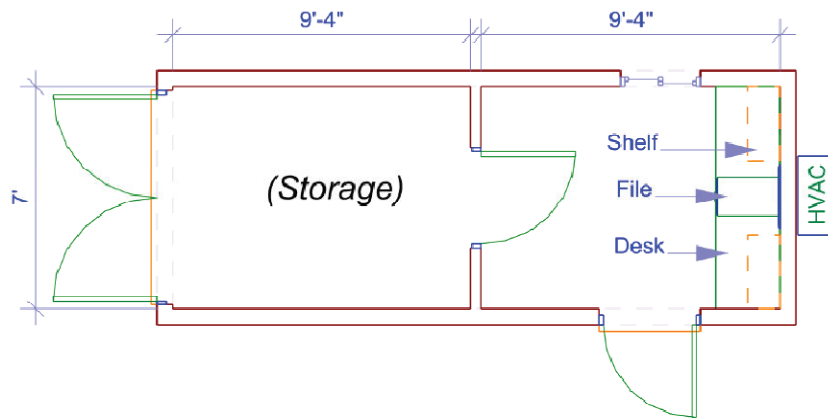

#### Model Specifications:

100 AMP Service Panel

Central Heat and AC

Vinyl Tile Floors

Security bars on windows

Fold down plan table

Paneled Walls/wood or vinyl

Desktop with file cabinet and overhead shelf

### **8X20 GROUND OFFICE STORAGE**